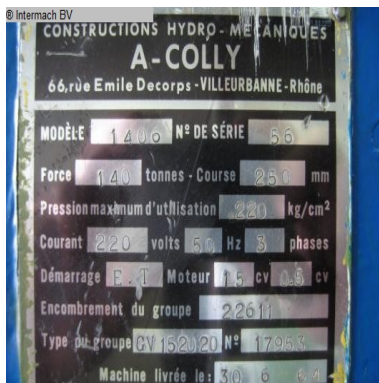

Maschinen-Datenblatt

Hydr. pressbrake

COLLY

3000/140

Stock no. :2050-2010012

MACHINE PICTURES

Technical details and information subject to amendments and errors.